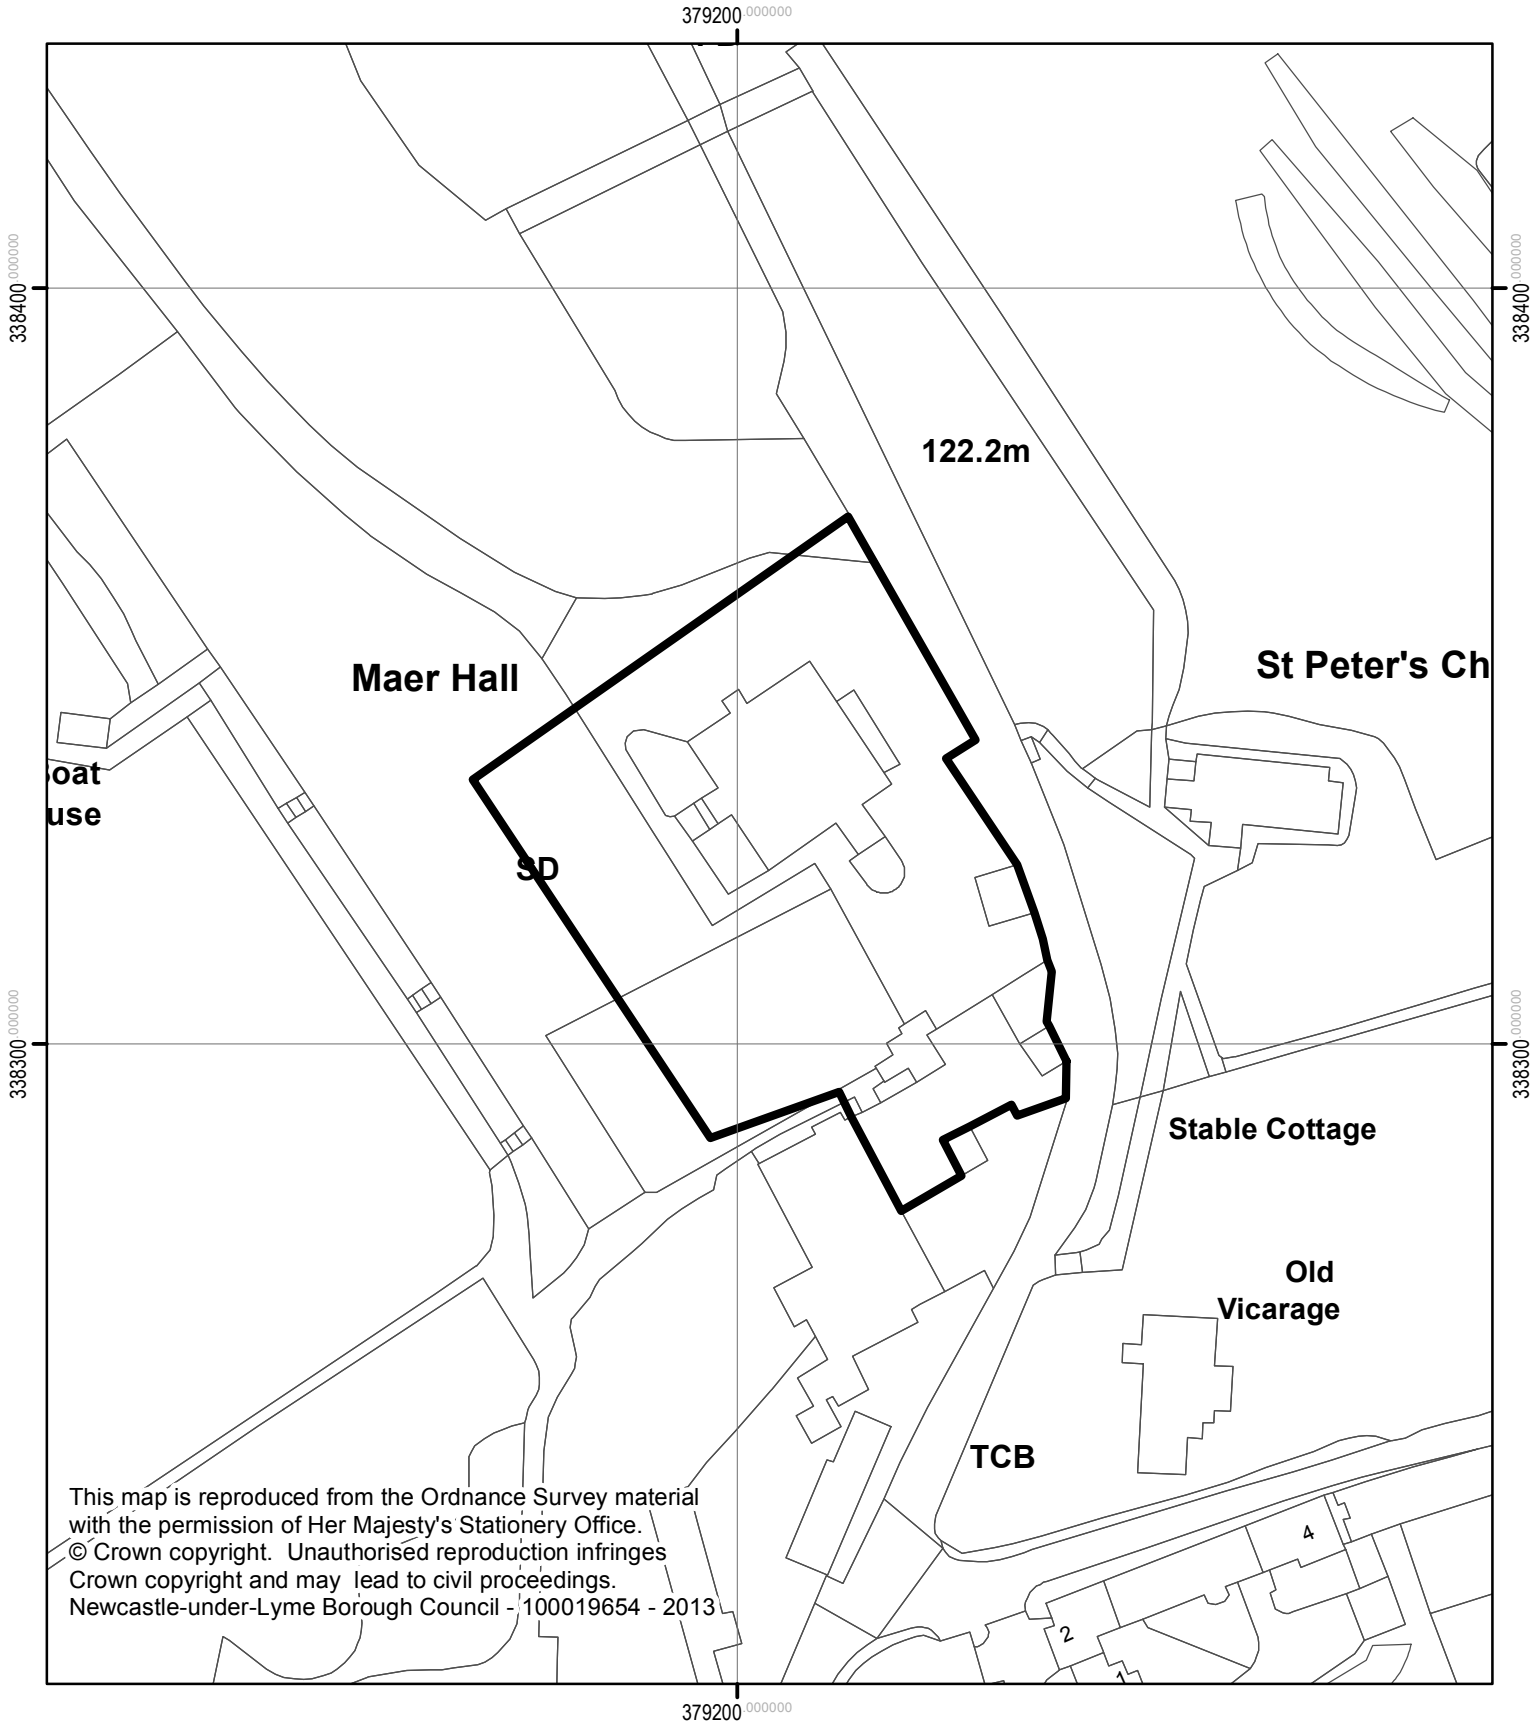

Maer Hall, Maer, Newcastle

This map is reproduced from the Ordnance Survey material with the permission of Her Majesty's Stationery Office.  
© Crown copyright. Unauthorised reproduction infringes Crown copyright and may lead to civil proceedings.  
Newcastle-under-Lyme Borough Council - 100019654 - 2013